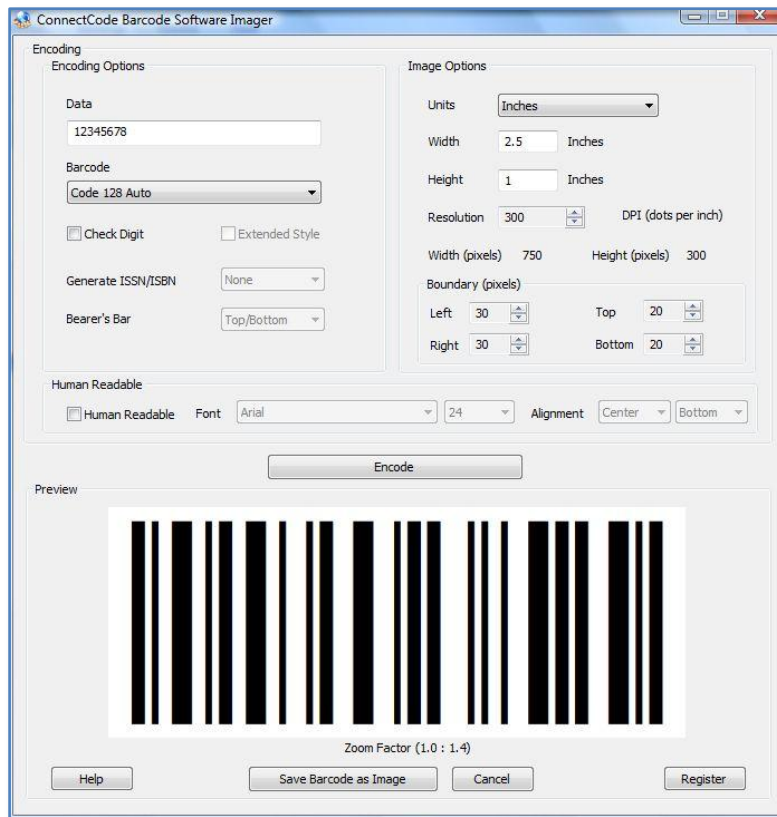

High Quality Barcode Image Generation

ConnectCode Barcode Imager

<http://www.barcoderesource.com>

General Enquiry : info@barcoderesource.com

Copyright (c) 2008, ConnectCode Pte Ltd.

All Rights Reserved.

Microsoft and Microsoft Excel are registered trademarks of Microsoft Corporation. All other product names are trademarks, registered trademarks, or service marks of their respective owners

Table of Contents

1.	CONNECTCODE BARCODE SOFTWARE IMAGER	1-1
1.1	Barcode Supported	1-1
1.2	Image Formats.....	1-2
1.3	Imager Advantage.....	1-2

1. CONNECTCODE BARCODE SOFTWARE IMAGER

ConnectCode Barcode Software Imager supports the generation of professional high resolution barcode images that are highly scannable. It allows you to create different types of barcodes by entering your data and selecting the desired barcode.